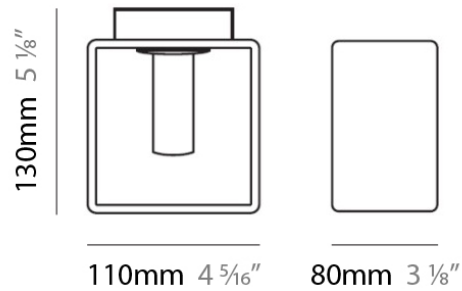

DOMINO SURFACE

D82033-WHI

PROJECT _____

TYPE _____

NOTES _____

QUANTITY _____

DATE _____

GENERAL

Series: Domino

Brand: Panzeri

Division: Design

Mounting Type: Surface

Mounting Location: Ceiling

Subcategory: Ambient

PHYSICAL

Shape: Rectangle

Length (mm): 110

Length (in): 4 ⁵/₁₆"

Width (mm): 80

Width (in): 3 ¹/₈"

Height (mm): 130

Height (in): 5 ¹/₈"

Extension (in): 5 ¹/₈"

Light Distribution: Direct / Indirect

Weight (kg): 1.23

Weight (lbs): 2.71

Diffuser: Matte White Blown Glass

Fixture Material: Glass / Aluminum

ELECTRICAL

Number of Lamps: 1

Lamp Type: LED Retrofit / Halogen

Lamp Shape: T4

Bulb Included: Bulb Not Included

Total Output Wattage (W): 13 / 60

Max. Wattage Per Lamp (W): 13 / 60

Lamp Base: G9

Input Voltage (V): 120

LED

OPTICAL

RATINGS AND CERTIFICATIONS

Certified By: CSA Certified to UL and CSA Standards

IP rating: IP20