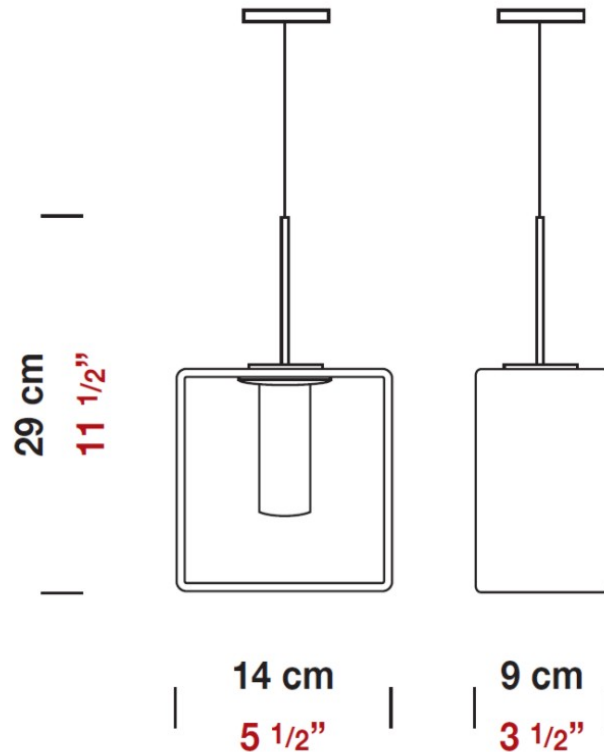

DOMINO SUSPENSION

D81048-BLK

PROJECT _____

TYPE _____

NOTES _____

QUANTITY _____

DATE _____

GENERAL

Series: Domino
Brand: Panzeri
Division: Design
Mounting Type: Suspension
Mounting Location: Ceiling
Subcategory: Pendant

PHYSICAL

Length (mm): 140
Length (in): 5 1/2
Width (mm): 90
Width (in): 3 7/16
Height (mm): 290
Height (in): 11 7/16
Max. Overall Height (mm): 2290
Max. Overall Height (in): 90 3/16
Weight (kg): 1.23
Weight (lbs): 2.71
Diffuser: Black Blown Glass

ELECTRICAL

Number of Lamps: 1
Lamp Type: LED Retrofit / Halogen
Bulb Included: Bulb Not Included
Total Output Wattage (W): 13 / 60
Max. Wattage Per Lamp (W): 13 / 60
Lamp Base: G9

LED

OPTICAL

RATINGS AND CERTIFICATIONS

Certified By: CSA Certified to UL and CSA Standards
IP rating: IP20