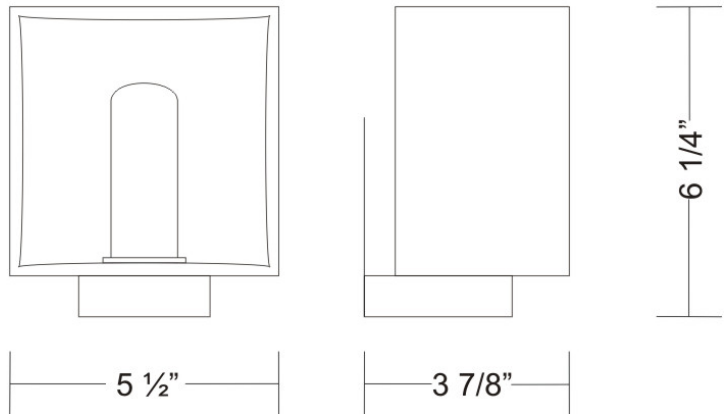

DOMINO SURFACE

D83103

GENERAL

Series: Domino
Brand: Panzeri
Division: Design
Mounting Type: Surface
Mounting Location: Wall
Subcategory: Sconce

PHYSICAL

Width (mm): 140
Width (in): 5 1/2
Height (mm): 159
Height (in): 6 1/4
Extension (mm): 98
Extension (in): 3 7/8
Weight (kg): 0.9
Weight (lbs): 2
Diffuser: Orange Glass
Fixture Material: Metal

ELECTRICAL

Number of Lamps: 1
Lamp Type: LED Retrofit / Halogen
Lamp Shape: T4
Bulb Included: Bulb Not Included
Total Output Wattage (W): 18 / 75
Max. Wattage Per Lamp (W): 18 / 75
Lamp Base: G9
Input Voltage (V): 120

LED

OPTICAL

RATINGS AND CERTIFICATIONS

Certified By: CSA Certified to UL and CSA Standards

PROJECT	
TYPE	
NOTES	
QUANTITY	
DATE	

D8-3103