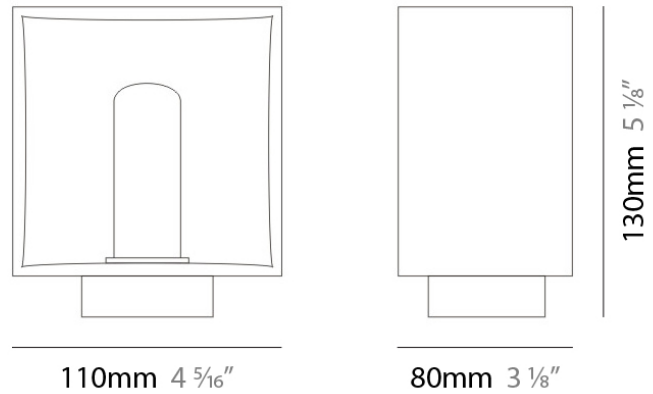

DOMINO PORTABLE

D84080

PROJECT	_____
TYPE	_____
NOTES	_____
QUANTITY	_____
DATE	_____

GENERAL

Series: Domino
Brand: Panzeri
Division: Design
Mounting Type: Portable
Mounting Location: Table
Subcategory: Table

PHYSICAL

Shape: Cube
Length (mm): 110
Length (in): 4 ⁵/₁₆
Width (mm): 80
Width (in): 3 ¹/₈
Height (mm): 130
Height (in): 5 ¹/₈
Light Distribution: Omnidirectional
Weight (kg): 1.23
Weight (lbs): 2.7
Diffuser: Black Blown Glass
Fixture Finish: Metallic Gray
Fixture Material: Glass / Aluminum

ELECTRICAL

Number of Lamps: 1
Lamp Type: LED Retrofit
Lamp Shape: T4
Bulb Included: Bulb Not Included
Total Output Wattage (W): 3
Max. Wattage Per Lamp (W): 3
Lamp Base: G9
Input Voltage (V): 120

LED

OPTICAL

RATINGS AND CERTIFICATIONS

Certified By: CSA Certified to UL and CSA Standards
IP rating: IP40